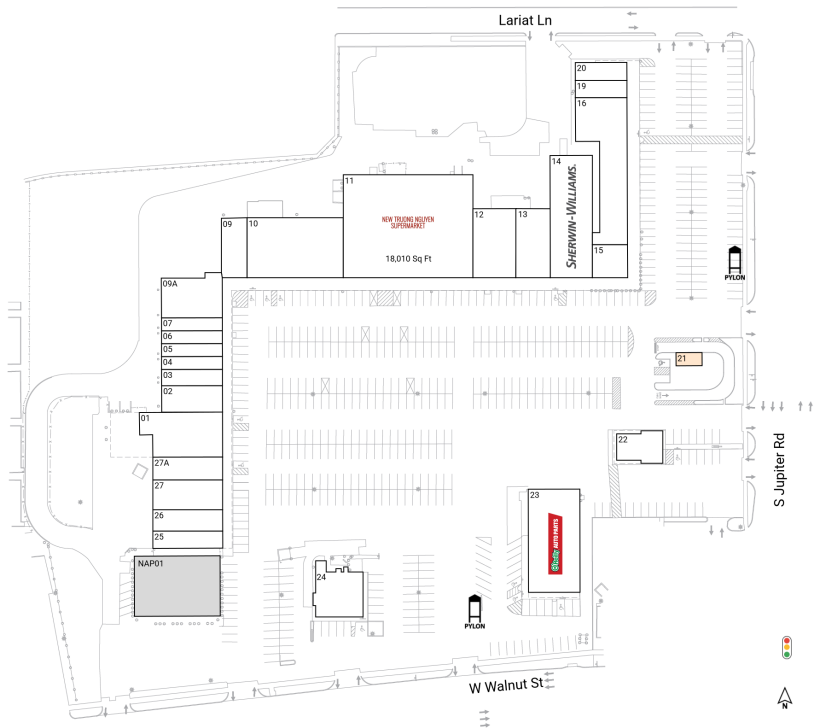

Village Plaza

3515-3575 West Walnut | Garland, TX 75042

Dallas County | Dallas-Fort Worth-Arlington, TX | 89,444 Sq Ft

32.9182, -96.6844

Available Spaces

21 450 Sq Ft

Current Tenants Space size listed in square feet

01	King Wash & Dry	4,000
02	Pho Bang Restaurant	2,150
03	K Tax Service	1,350
04	Fast Logon	1,050
05	Jerry Alcon Law Office	1,050
06	Aqua Fresh Water Store	1,050
07	Annie's Hair Salon	1,050
09	Pamaland	2,030
09A	Banh Mi Cali	3,220
10	Garden Restaurant	7,840
11	New Truong Nguyen Supermarket	18,010
12	Dong Que Restaurant	4,000
13	Viet Tofu	3,200
14	Sherwin-Williams	7,100
15	Kim Ngoc Jewelry	1,597
16	Pro Nail Supply	7,357
19	Care Choice Pharmacy	1,200
20	All in One	1,260
22	Pu'er Tea	1,820
23	O'Reilly Auto Parts	7,200
24	The Kickin' Crab	2,800
25	La Xanh Restaurant	1,660
26	Texas Eye Clinic, P.C.	2,000
27	Foot Spa	2,810
27A	Dong Hai Asian Fusion	2,190
NAP01	NAP	0

This site plan is for illustrative and information purposes only, showing the general layout of the shopping center; and is not a legal survey. Brixmor makes no representation or warranty that the shopping center is exactly as depicted as site conditions and tenant mix are subject to change over time.
1488